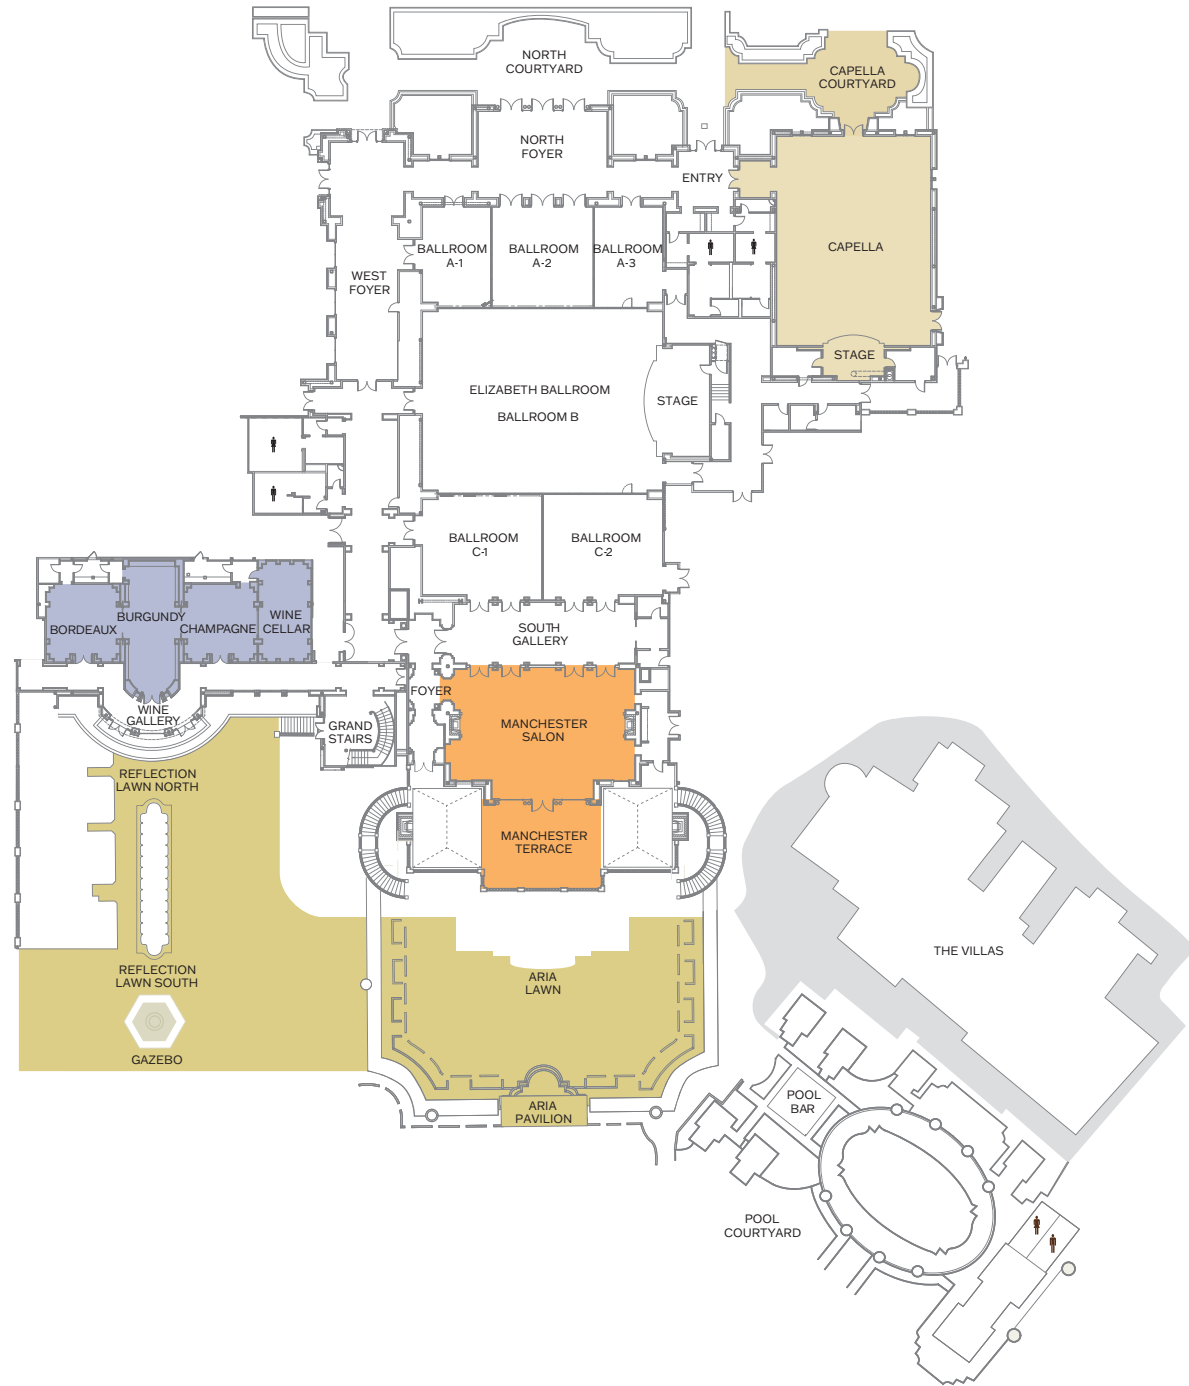

WINE ROOMS

Three richly-toned and expertly crafted wine rooms offer a combined 1,925 square feet for connecting. With encased wine bottles, wood-beamed ceilings, brick accents and a sophisticated ambiance, these unique spaces are perfect for an extravagant culinary experience or conversation-starting party.

ARIA LAWN

Your event will be accentuated by a dramatic pavilion and views of the resort's golf course and canyon preserve beneath the warm Southern California sun.

SPACES

CAPACITIES

SPACE	DIMENSIONS		SQUARE		HEIGHT		CAPACITIES							
	FEET	METERS	FEET	METERS	FEET	METERS	RECEPTION	THEATER	CLASS-ROOM	BANQUET 60" (1.5 M) 72" (1.8 M)	CRESCENT ROUNDS 60" (1.5 M) 72" (1.8 M)	U-SHAPE	HOLLOW SQUARE	CONFERENCE
MANCHESTER SALON & TERRACE														
MANCHESTER SALON	40' x 56'	12.2 x 17.1	2,240	208	13'	4.0	250	140	96	150 120	72 72	50	60	38
MANCHESTER TERRACE	25' x 77'	7.6 x 23.5	1,925	179	12' 7"–13' 6"	3.8–4.1	120	–	–	110 100	–	–	–	–
WINE ROOMS														
BORDEAUX	24' x 24'	7.3 x 7.3	576	54	13'	4.0	50	40	36	40 30	24 24	24	26	18
BURGUNDY	16' x 44'	4.9 x 13.4	704	65	13'	4.0	60	60	42	50 40	30 32	28	30	33
CHAMPAGNE	24' x 24'	7.3 x 7.3	576	54	13'	4.0	50	40	36	40 30	24 24	24	26	18
BORDEAUX, BURGUNDY + CHAMPAGNE	–	–	1,850	172	13'	4.0	160	–	–	110 90	–	–	–	–
WINE CELLAR	13' x 31'	4 x 9.4	400	37	10'	3.0	–	–	–	–	–	–	–	14
CAPELLA														
CAPELLA (CHAPEL)	48' x 64'	14.6 x 19.5	3,072	285	16'–22'	4.9–6.7	400	288	198	240 200	120 128	66	80	54
CAPELLA COURTYARD	29' x 20'	8.8 x 6.1	1,000	93	–	–	125	–	–	50 40	–	–	–	–
MORE OUTDOOR SETTINGS														
ARIA LAWN	60' x 136'	18.3 x 41.5	8,160	758	–	–	1,200	700	–	500 400	–	–	–	–
ARIA PAVILION	27' x 21'	8.2 x 6.4	567	53	17'–19'	5.1–5.8	60	–	–	50 40	–	–	–	22
REFLECTION LAWN NORTH	33' x 33'	10.1 x 10.1	1,080	100	–	–	120	–	–	80 60	–	–	–	–
REFLECTION LAWN SOUTH	50' x 60'	15.2 x 18.3	3,000	279	–	–	400	–	–	50 50	–	–	–	–